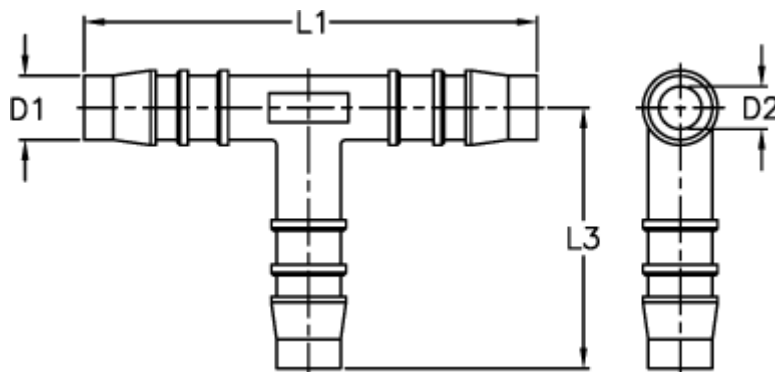

Article number: 027608900019

Description: Norma hose coupling TS 19

Measures

D1 = 19

D2 = 15.0

L1 = 85.0

L3 = 45.0